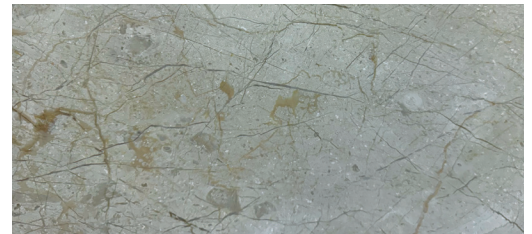

Lunara™ LIMESTONE

Limestone boasts unique textures that cannot be replicated by man-made materials. Each tile has its own character, with subtle variations in color and veining, ranging from soft beiges to richer shades.

PRODUCT DATA

Geology: Limestone

Paver Sizes: French Pattern, 16"x24"

Finish: Sand Blasted, Brushed

Thickness: Paver: 1¼", Coping: 2"

Additional Product Availability:
Coping, Treads, Wall & Column Caps

Uses:
Patios, Pool Decks, Walkways, Stairs, Capping, Window Sills

Natural stone is a product of nature. Variations in texture, color, grain, and veining are normal and should be expected. This sample does not reflect the full range of this product.

Crema Aysel

Tundra Grey