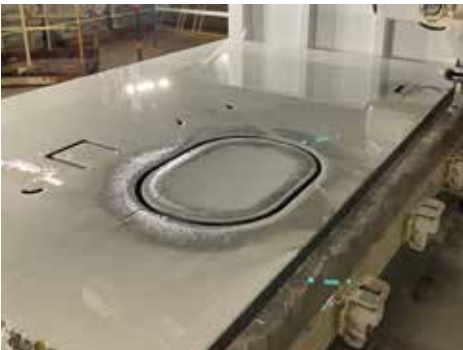

## Three Convenient **Cut Shop** Locations

Full-service custom fabrication for commercial and residential applications.

GEORGIA

**Stone Center**

3220 Moon Station Road NW  
Kennesaw, GA 30144  
470-744-0200